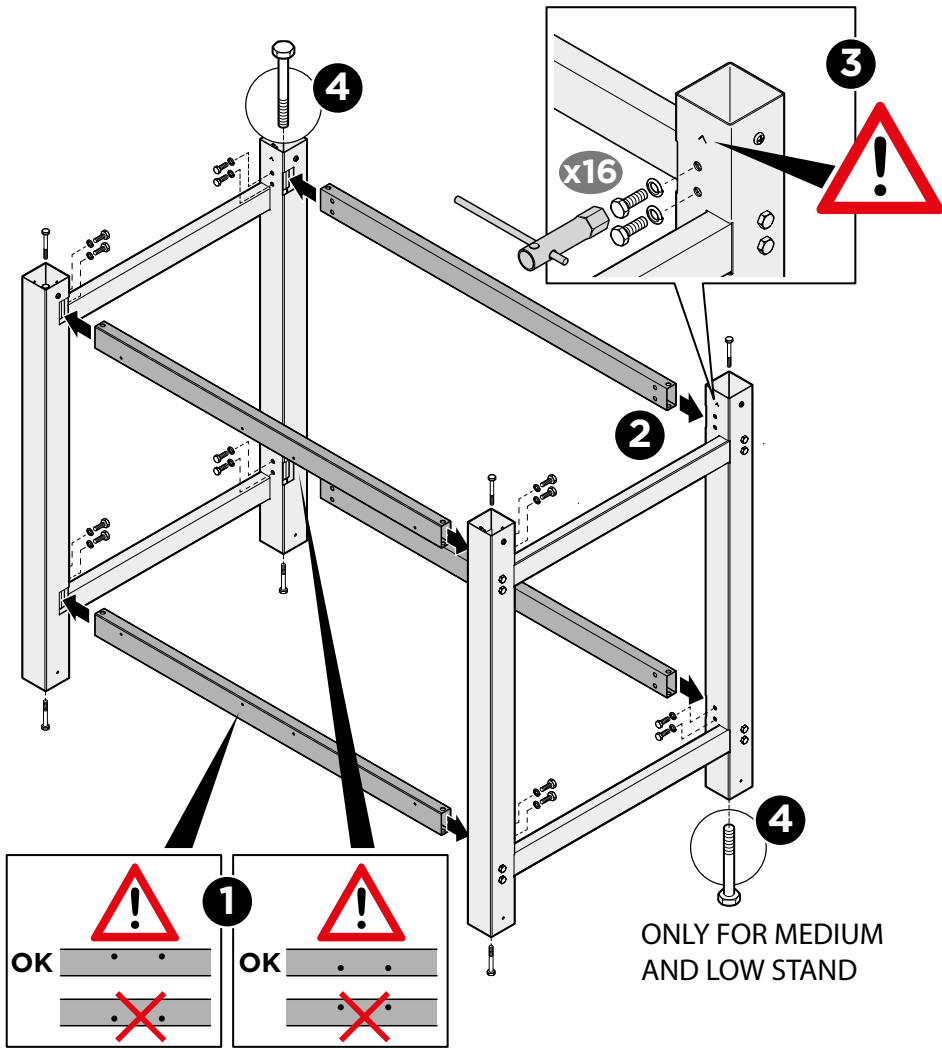

XWVRC-0021-H
XWVRC-0021-M
XWVRC-0021-L

XWARC-00EF-H
XWARC-00EF-M
XWARC-00EF-L

XWVRC-0011-H
XWVRC-0011-M
XWVRC-0011-L

| | |
|--------------|----------------------------|
| XWARC-00EF-H | Stand High for EU and FS |
| XWARC-00EF-M | Stand Medium for EU and FS |
| XWARC-00EF-L | Stand Low for EU and FS |
| XWVRC-0011-H | Stand High for GN 1/1 |
| XWVRC-0011-M | Stand Medium for GN 1/1 |
| XWVRC-0011-L | Stand Low for GN 1/1 |
| XWVRC-0021-H | Stand High for GN 2/1 |
| XWVRC-0021-M | Stand Medium for GN 2/1 |
| XWVRC-0021-L | Stand Low for GN 2/1 |