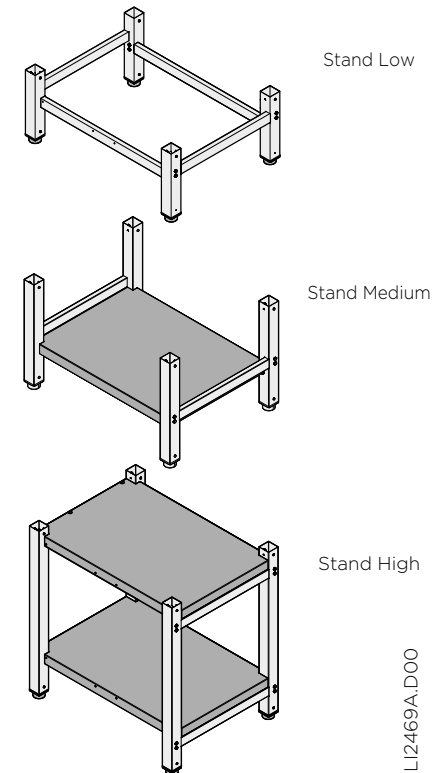

XWVRC-0021-H
XWVRC-0021-M
XWVRC-0021-L

XWARC-00EF-H
XWARC-00EF-M
XWARC-00EF-L

XWVRC-0011-H
XWVRC-0011-M
XWVRC-0011-L

| | |
|--------------|----------------------------|
| XWARC-00EF-H | Stand High for EU and FS |
| XWARC-00EF-M | Stand Medium for EU and FS |
| XWARC-00EF-L | Stand Low for EU and FS |
| XWVRC-0011-H | Stand High for GN 1/1 |
| XWVRC-0011-M | Stand Medium for GN 1/1 |
| XWVRC-0011-L | Stand Low for GN 1/1 |
| XWVRC-0021-H | Stand High for GN 2/1 |
| XWVRC-0021-M | Stand Medium for GN 2/1 |
| XWVRC-0021-L | Stand Low for GN 2/1 |