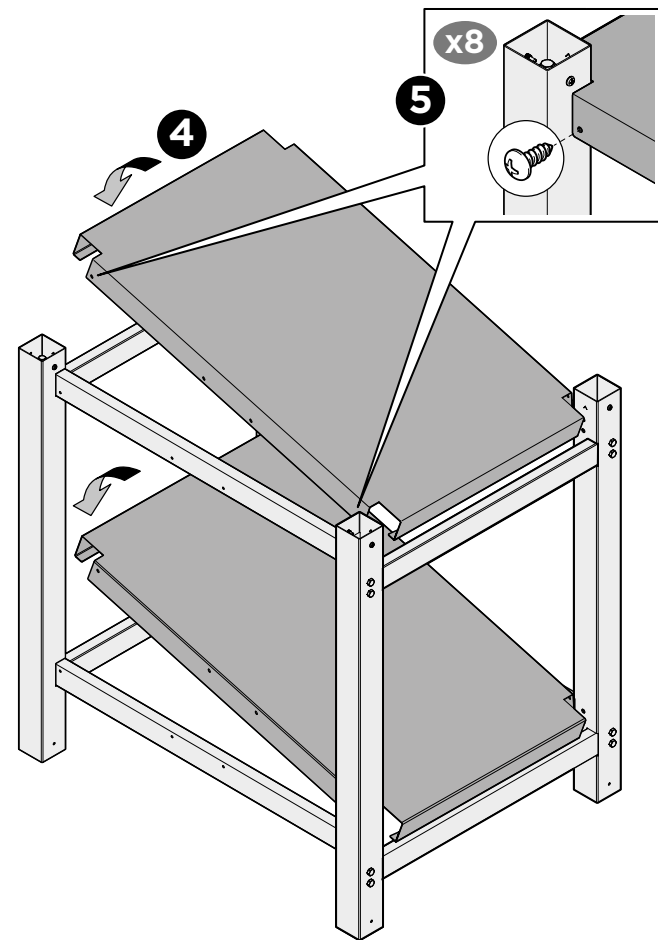

XWVRC-0021-H
XWVRC-0021-M
XWVRC-0021-L

XWARC-00EF-H
XWARC-00EF-M
XWARC-00EF-L

XWVRC-0011-H
XWVRC-0011-M
XWVRC-0011-L

| | |
|--------------|----------------------------|
| XWARC-00EF-H | Stand High for EU and FS |
| XWARC-00EF-M | Stand Medium for EU and FS |
| XWARC-00EF-L | Stand Low for EU and FS |
| XWVRC-0011-H | Stand High for GN 1/1 |
| XWVRC-0011-M | Stand Medium for GN 1/1 |
| XWVRC-0011-L | Stand Low for GN 1/1 |
| XWVRC-0021-H | Stand High for GN 2/1 |
| XWVRC-0021-M | Stand Medium for GN 2/1 |
| XWVRC-0021-L | Stand Low for GN 2/1 |